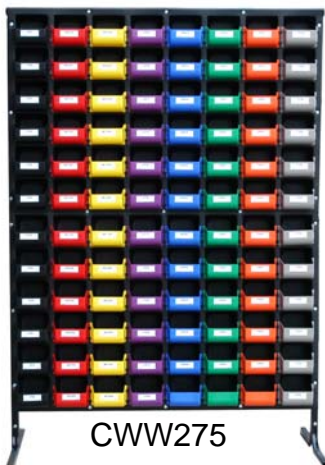

Date: March 10, 2008
To: All Perfect Equipment Inc. Customers
From: Scott Flynn
Subject: New Assortments Now Available!

Three new assortment options have been added to our product line. **CWW250** and **CWW251** are new table top assortments with a new heavy duty rack and bin system. **CWW275** is a new master assortment with a heavy duty rack and bin system. Along with these three new additions, our **CWW150**, **CWW074**, and **CWW075** will continue to be available.

P025-P200	25	AW025N-AW200N	25
MC025N-MC200N	25	LH025-LH200	25
IAW010-IAW045	25	EN010-EN045	25
FN010-FN045	25	T025N-T200N	25

AW025N-AW200N	25	MC025N-MC200N	25
LH025-LH200	25	IAW010-IAW045	25
EN010-EN045	25	FN010-FN045	25
T025N-T200N	25		